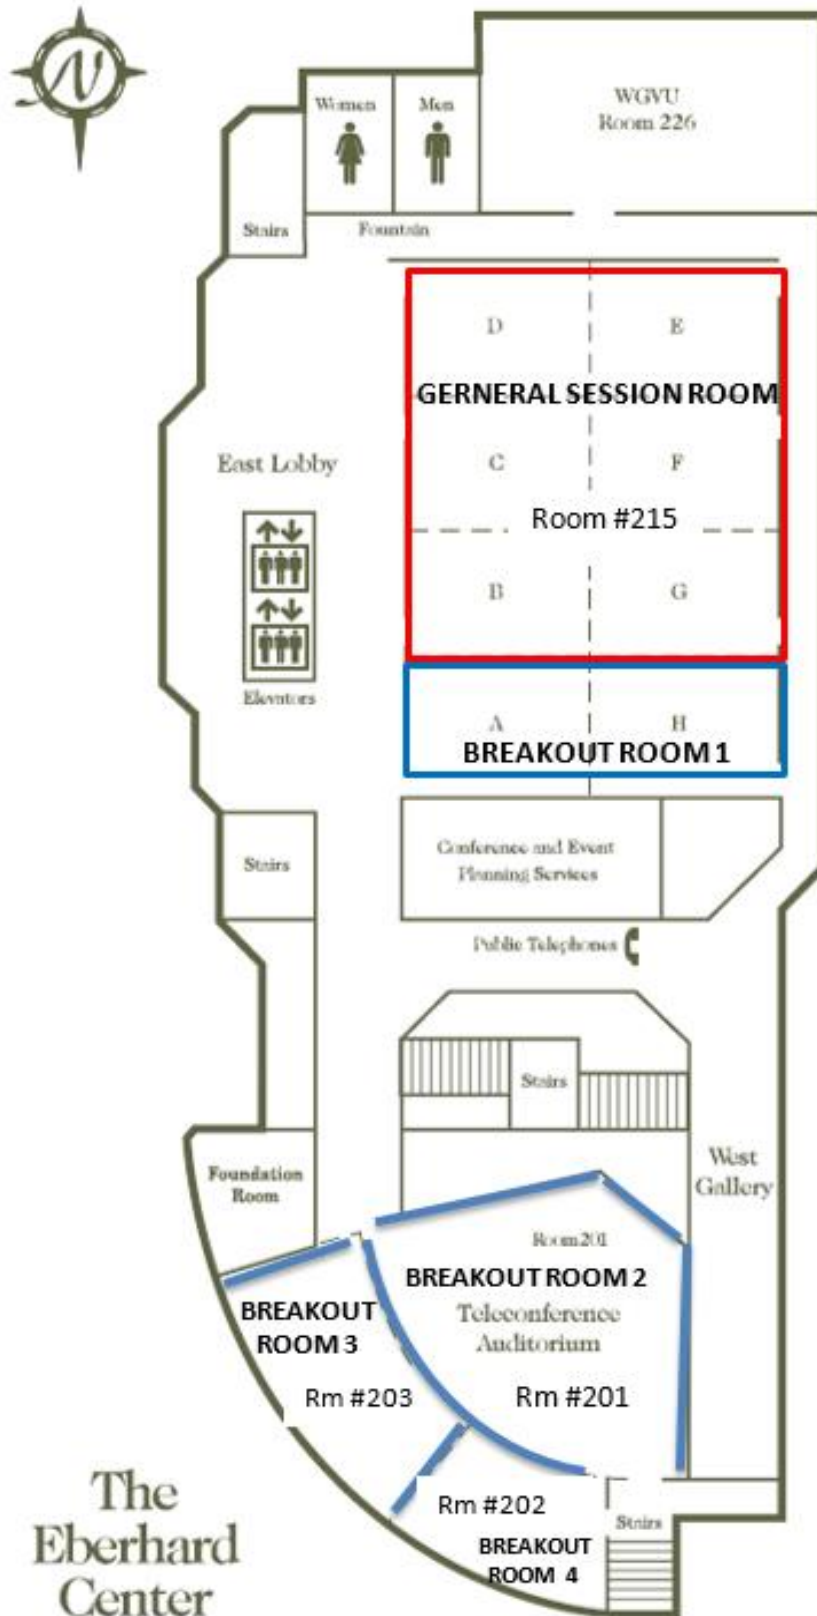

ICOSDA 2019

The floor maps of the Eberhard Conference Center at Grand Rapids, MI, USA

The
Eberhard
Center
Second Floor

- BREAKOUT ROOM 5: Room #510
- BREAKOUT ROOM 6: Room #512
- BREAKOUT ROOM 7: Room #514
- BREAKOUT ROOM 8: Room #515

The area map with Holiday Inn, Eberhard Conference Center and parking lots

Complementary Parking

Fulton Lot Driving Directions: MapQuest/Google Maps Address 312 W. Fulton, Grand Rapids, MI 49504

From Chicago: I-94 East to I-196/US-31 (Exit 34) at Benton Harbor. Take I-196 toward Grand Rapids to US-131 South. Take US-131 South to Pearl Street exit (keep to the right of the on-ramp to US-131 as this becomes the off-ramp for Pearl Street). You will then merge onto Mt. Vernon Ave. Continue on Mt. Vernon until you come to a light at Fulton St, turn left here. Under the US-131 Overpass, the Fulton Lot will be on your right. Approximately 200 miles from Chicago. PLEASE NOTE: Michigan is one hour ahead of Illinois (EST).