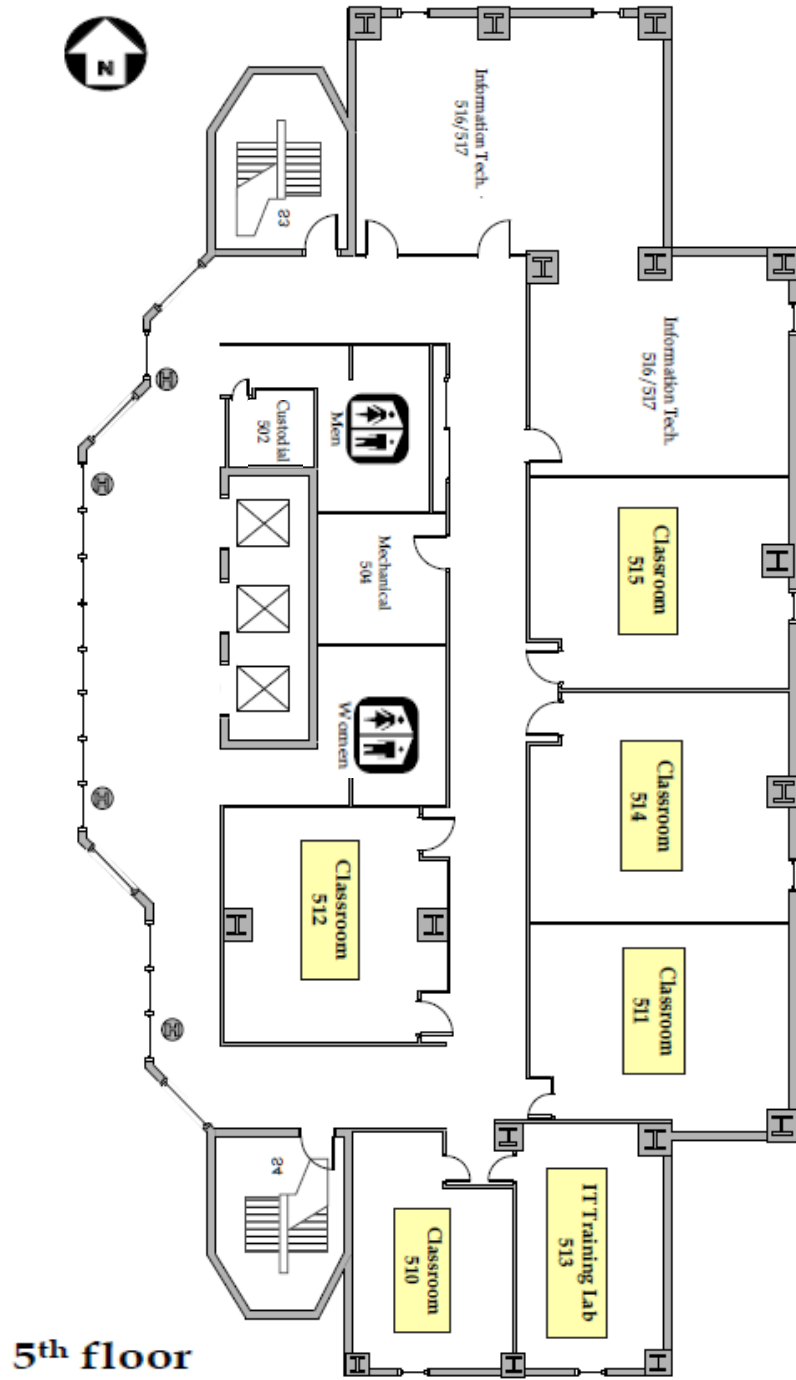

ICOSDA 2019

The floor maps of the Eberhard Conference Center at Grand Rapids, MI, USA

The
Eberhard
Center
Second Floor

- BREAKOUT ROOM 5: Room #510
- BREAKOUT ROOM 6: Room #512
- BREAKOUT ROOM 7: Room #514
- BREAKOUT ROOM 8: Room #515

The area map with Holiday Inn, Eberhard Conference Center and parking lots

Complementary Parking

Fulton Lot Driving Directions: MapQuest/Google Maps Address 312 W. Fulton, Grand Rapids, MI 49504

From Chicago: I-94 East to I-196/US-31 (Exit 34) at Benton Harbor. Take I-196 toward Grand Rapids to US-131 South. Take US-131 South to Pearl Street exit (keep to the right of the on-ramp to US-131 as this becomes the off-ramp for Pearl Street). You will then merge onto Mt. Vernon Ave. Continue on Mt. Vernon until you come to a light at Fulton St, turn left here. Under the US-131 Overpass, the Fulton Lot will be on your right. Approximately 200 miles from Chicago. PLEASE NOTE: Michigan is one hour ahead of Illinois (EST).