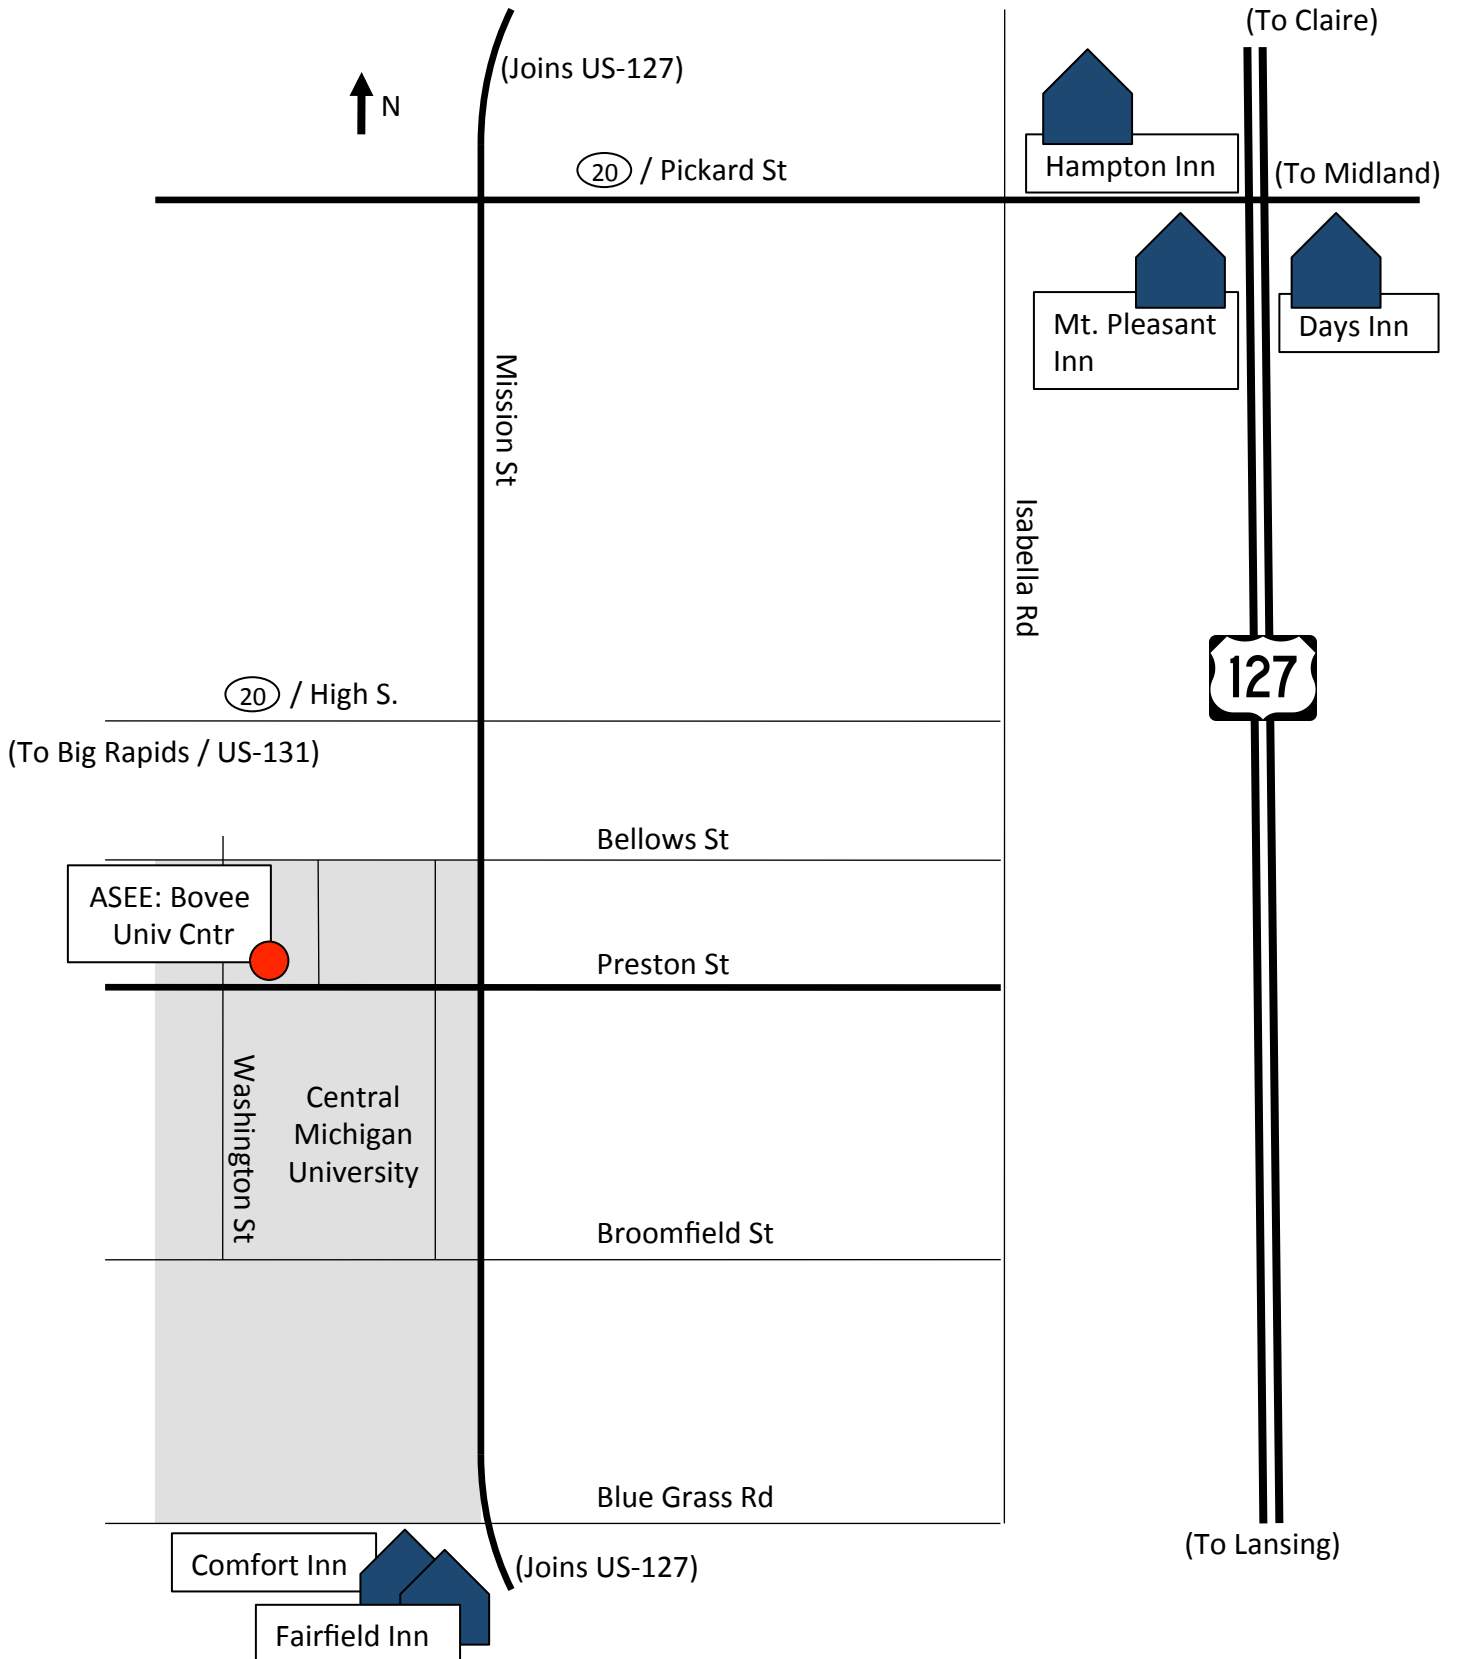

Local Map
2016 ASEE NC Section Conference
Bovee University Center, Central Michigan University
(page 1 of 2)

Campus Map
2016 ASEE NC Section Conference
Bovee University Center, Central Michigan University
(page 2 of 2)

Please park for free* in Commuter lots ('C'; lots 18 and 27 are easiest).

* permit required if before 4pm on Friday; pick up at registration.